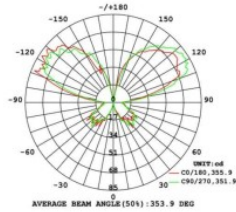

Galerie de produits :

Flux en: 29,26 lm

Height	Ray.Beam	Angle: 90.00deg	Diameter
1m	0.294, 0.321x		200.00cm
2m	0.587, 0.642x		400.00cm
3m	0.881, 0.963x		600.00cm
4m	1.174, 1.284x		800.00cm
5m	1.468, 1.605x		1000.00cm
6m	1.761, 1.926x		1200.00cm
7m	2.055, 2.247x		1400.00cm
8m	2.348, 2.568x		1600.00cm
9m	2.642, 2.889x		1800.00cm
10m	2.935, 3.210x		2000.00cm

Note: The Curves indicate the illuminated area and the average illumination when the luminaire is at different distance.