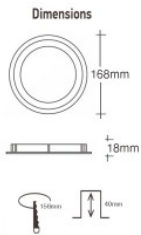

3 COLOR INSIDE

www.osram-ia.com

GWM JTLRSA.EM

DURIS® E 2835

The DURIS® E 2835 combines good efficacy and a wide beam angle into a compact format (2.8 mm x 3.0 mm). This is key to homogeneous illumination applications where the DURIS® E 2835 never fails to impress with its performance on system level.

OSRAM
LEDs included

CRi >70
Ra

Chromatic Reproduction Index
Farbwiedergabeindex
Índice de Reproducción Cromática
Bande des Coleurs
Indice de rendu des couleurs
Indice di resa cromatica