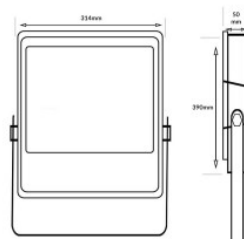

- LED Chip: OSRAM SMD 2835
- Performance: 130Lm/W
- Dimensions: 314x390x50mm
- Voltage: 220-240V
- Surge Protector: 2kV
- Power Factor: > 0.95
- Integrated Flicker-Free LED Driver
- IP Rating: IP65
- CRI: >80
- Color Temperature: 4000K (neutral white), 6000K (cool white)
- Warranty: 5 years

Installation Recommendations

It is recommended to install the **NEW PRO 200W LED Floodlight** outdoors, such as paddle or tennis courts, or similar sports areas, for efficient and high-quality lighting.

Specially Developed for Paddle Courts:

The **NEW PRO 200W LED Floodlight** is specially designed for lighting paddle and tennis courts, providing uniform and high-quality lighting for these sports environments.

Recommended Uses and Applications

This floodlight is ideal for:

- Lighting paddle and tennis courts.
- Outdoor sports area lighting.
- Facade and outdoor space lighting.
- Lighting large areas such as parks and gardens.

Product gallery: