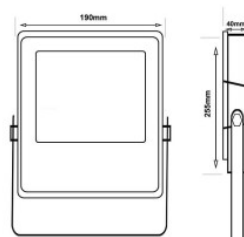

- LED Chip: OSRAM SMD 2835
- Performance: 130Lm/W
- Dimensions: 212x267x44mm
- Voltage: 220-240V
- Surge Protector: 2kV
- Power Factor: > 0.95
- Integrated LED Driver without flicker
- IP Rating: IP65
- CRI: >80
- Color Temperature: 3000K (warm white), 4000K (neutral white), 6500K (cool white)
- Warranty: 5 years

Installation Recommendations

It is recommended to install the **100W NEW PRO LED Floodlight** outdoors, such as paddle tennis courts, tennis courts, or similar sports areas, for efficient and high-quality lighting.

Specially Developed for Paddle Tennis Courts:

The **100W NEW PRO LED Floodlight** is specially designed for lighting paddle tennis and tennis courts, providing uniform and high-quality lighting for these sports environments.

Recommended Uses and Applications

This floodlight is ideal for:

- Lighting paddle tennis and tennis courts.
- Outdoor sports area lighting.
- Illuminating facades and outdoor spaces.
- Lighting large areas such as parks and gardens.

Product gallery: