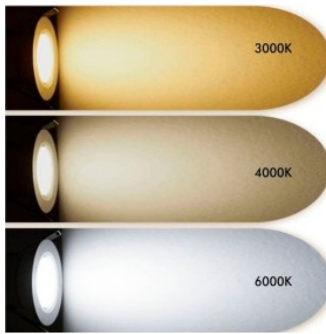

www.osram-os.com

GWM JTLRSA.EM

DURIS® E 2835

OSRAM
LEDs
Included