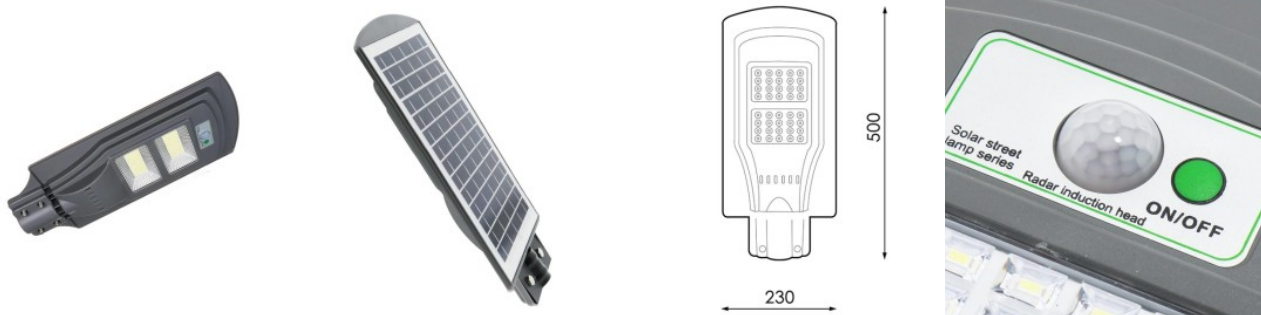

- **Epistar SMD2835 LED Chip:** Equipped with a high-quality LED chip from the brand EPISTAR, it guarantees optimal performance and a long product life.
- **Compact Dimensions:** With dimensions of 240x500mm, this solar street light easily integrates into any outdoor environment without taking up much space.
- **Durability and Resistance:** Made with high-quality and durable materials, this street light is designed to withstand adverse weather conditions, ensuring optimal performance over time.
- **Easy Installation and Maintenance:** Its all-in-one design facilitates installation without the need for complicated wiring, and its low maintenance makes it a convenient and cost-effective long-term option.

Technical Specifications:

- Power: 10W
- Brightness: 1400lm
- Type of LED: Epistar SMD2835
- Color Temperature: 4000K (natural white)
- Material: Die-cast aluminum alloy
- Dimensions: 240x500mm
- Lighting Angle: 120 degrees
- Solar Charging Time: 6-8 hours
- Lighting Time: 8-10 hours (standard mode), 12-15 hours (motion sensor mode)
- Certifications: CE, RoHS

Package Contents:

- 1x IBIZA 10W LED Solar Street Light with Motion Sensor
- 1x User Manual

Invest in smart and sustainable lighting with the IBIZA 10W LED Solar Street Light. Add this product to your cart now and start enjoying efficient and eco-friendly lighting in your outdoor spaces.

Product gallery: