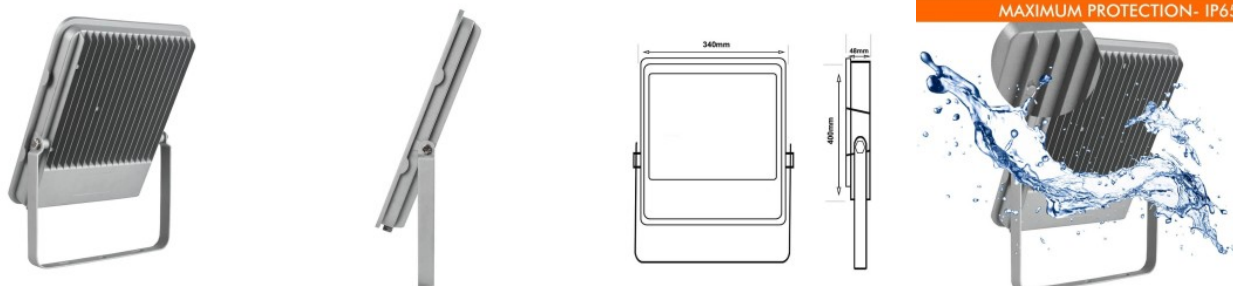

- LED Chip: OSRAM SMD 2835
- Performance: 130Lm/W
- Dimensions: 340x400x48mm
- Voltage: 220-240V
- Surge Protector: 2kV
- Power Factor: > 0.95
- Integrated Flicker-Free LED Driver
- IP Rating: IP65
- CRI: >80
- Color Temperature: 4000K (neutral white), 6000K (cool white)
- Warranty: 5 years

Installation Recommendations

It is recommended to install the **NEW PRO 300W LED Floodlight** outdoors, such as paddle tennis courts, tennis courts, or similar sports areas, for efficient and high-quality lighting.

Specially Developed for Paddle Tennis Courts:

The **NEW PRO 300W LED Floodlight** is specially designed for illuminating paddle tennis and tennis courts, providing uniform and high-quality lighting for these sports environments.

Recommended Uses and Applications

This floodlight is ideal for:

- Paddle tennis and tennis courts lighting.
- Outdoor sports areas lighting.
- Facades and outdoor spaces lighting.
- Lighting of large areas such as parks and gardens.

Product gallery: