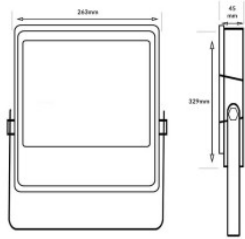

www.osram-os.com

GWM JTLRSA.EM

DURIS® E 2835

OSRAM
LEDs
Included